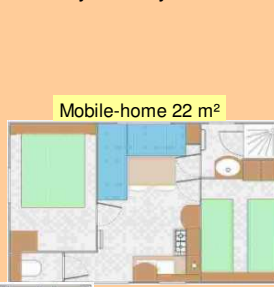

The renting starts from midday to midday. Thank you kindly leave the rental before noon

Bungalow tent

Bungalow tent 20 m²

Mobile-home 22 m²

Mobile-home 22 m²

Mobile-home 30 m²

Mobile-home 30 m²

Mobile-home 32 m²