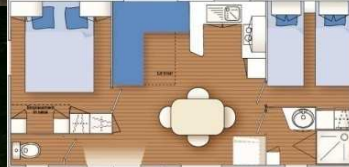

Mobile-home renting open from March 17th to September 24th - 2017

Season 2017 Rates	Bungalow tent 5 pers. 20 m² + terrace				2 Rooms 4/6 pers. 22 m²				2 Rooms 4/6 pers. 27 m² + terrace			
	The first night	Following night	One week	Two weeks	The first night	Following night	One week	Two weeks	The first night	Following night	One week	Two weeks
April	85,00	35,00	250,75	418,50	110,00	48,00	338,30	568,85	120,00	52,00	367,20	616,90
May	85,00	40,00	276,25	468,88	110,00	48,00	338,30	568,85	120,00	52,00	367,20	616,90
June	85,00	45,00	301,75	519,25	110,00	55,00	374,00	639,38	120,00	60,00	408,00	697,50
July	95,00	50,00	335,75	577,38	120,00	75,00	484,50	848,63	130,00	85,00	544,00	957,13
August	95,00	50,00	335,75	577,38	120,00	75,00	484,50	848,63	130,00	85,00	544,00	957,13
September	85,00	35,00	250,75	418,50	110,00	48,00	338,30	568,85	120,00	52,00	367,20	616,90

	2 Rooms 4/6 pers. 30 m² + terrace				3 Rooms 6/7 pers. 32 m² + terrace			
April	125,00	57,00	396,95	671,15	140,00	67,00	460,70	783,53
May	125,00	57,00	396,95	671,15	140,00	67,00	460,70	783,53
June	125,00	65,00	437,75	751,75	140,00	83,00	542,30	944,73
July	130,00	91,00	574,60	1017,58	150,00	110,00	688,50	1224,50
August	130,00	91,00	574,60	1017,58	150,00	110,00	688,50	1224,50
September	125,00	57,00	396,95	671,15	140,00	67,00	460,70	783,53

From 7 to 13 days, discount of	15,00%	Booking Required	From 21 to 27 days, discount of	30,00%
From 14 to 20 days, discount of	22,50%		July / August 5 days minimum	For longer stay, please contact us